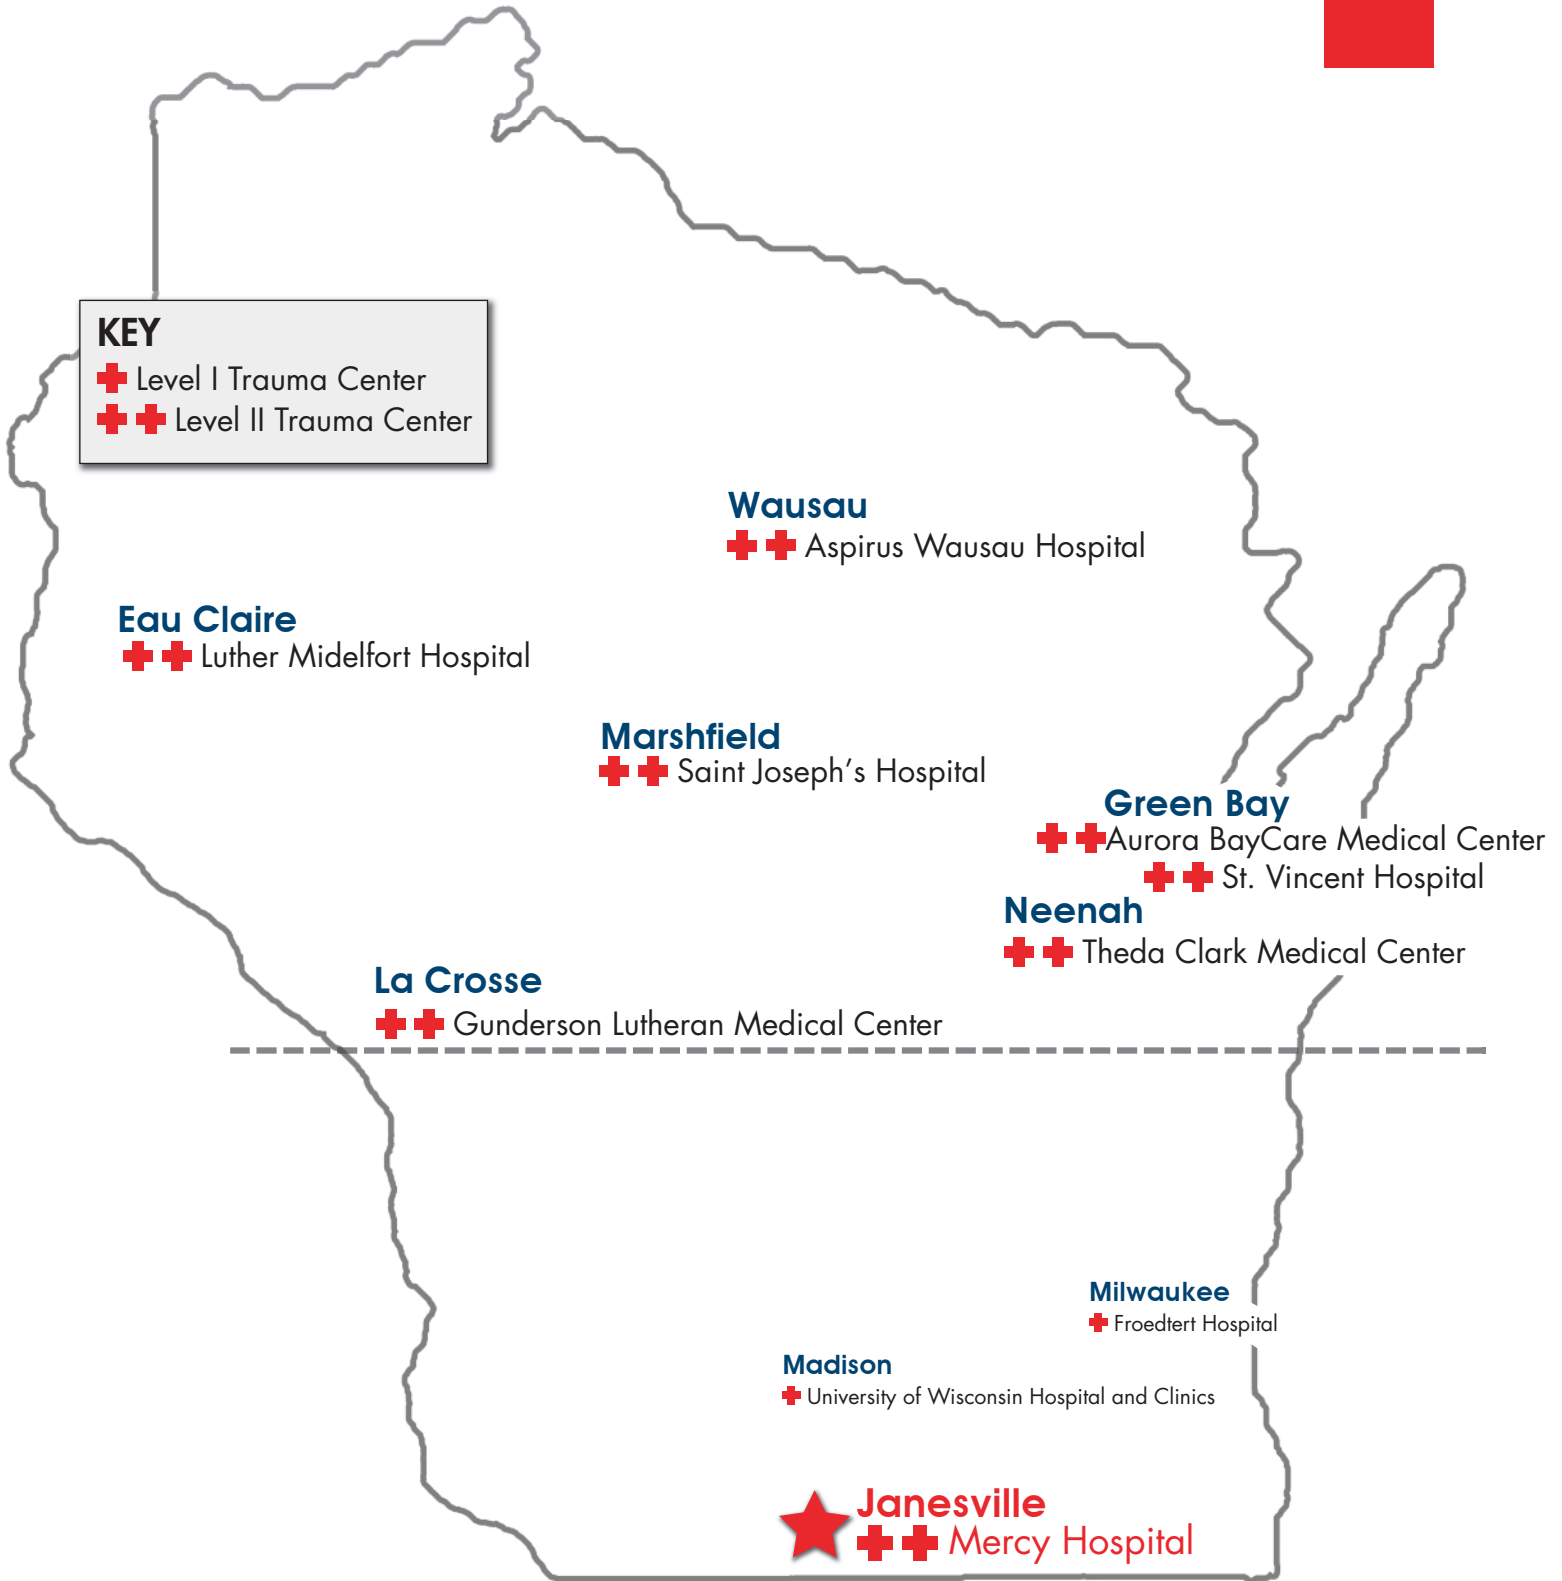

# trauma centers of WI

Pediatric Trauma Center: + Children's Hospital of Wisconsin, Milwaukee